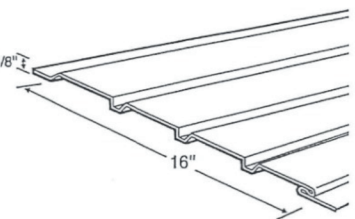

➤ SOFFIT, FASCIA AND ACCESSORIES

➤ JOB PACKS

➤ ANY QUANTITY

➤ ANY LENGTH
(6 - 144)

➤ OVER 32 COLORS

➤ RESIDENTIAL, COMMERCIAL & AGRICULTURAL APPLICATIONS

*Colors Below - Aluminum Only On Fascia

- Standard 12' lengths
- Custom lengths available on soffit
- 2-Panel Patterns (Solid, Center Vent)
- Available in 32+ colors
- NFA Ratings:
 16" Center Vented - 8sq. in. / LF
 16" Solid Soffit - 16sq. in. / LF
 Aluminum Substrate

16" Center Vented SRXXPE2960

16" Solid Soffit DRXXPE2960

SOFFIT PROFILE

3/8" F-Trim (Aluminum)

5 3/4" Fascia Woodgrain (Aluminum/Steel)

Mitre Divider Moulding (Aluminum)

7 3/4" Fascia Woodgrain (Aluminum/Steel)