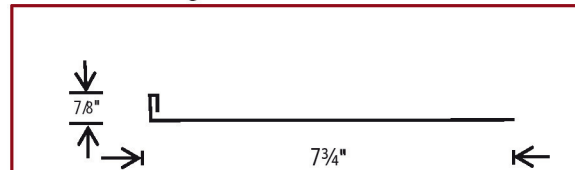

16" Center Vented SRXXPE2960

16" Solid Soffit DRXXPE2960

SOFFIT PROFILE

3/8" F-Trim (Aluminum)

5 3/4" Fascia Woodgrain (Aluminum/Steel)

Mitre Divider Moulding (Aluminum)

7 3/4" Fascia Woodgrain (Aluminum/Steel)