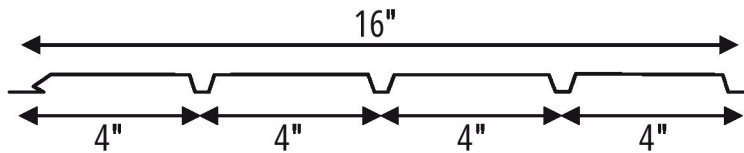

➤ SOFFIT, FASCIA AND ACCESSORIES

➤ JOB PACKS

➤ ANY QUANTITY

➤ ANY LENGTH
(6 - 144)

➤ OVER 32 COLORS

➤ RESIDENTIAL, COMMERCIAL & AGRICULTURAL APPLICATIONS

*Colors Below - Aluminum Only On Fascia

- Standard 12' lengths
- Custom lengths available on soffit
- 2-Panel Patterns (Solid, Center Vent)
- Available in 32+ colors
- NFA Ratings:
 16" Center Vented - 8sq. in. / LF
 16" Solid Soffit - 16sq. in. / LF
 Aluminum Substrate

16" Center Vented SRXXPE2960

16" Solid Soffit DRXXPE2960

SOFFIT PROFILE

3/8" F-Trim (Aluminum)

5 3/4" Fascia Woodgrain (Aluminum/Steel)

Mitre Divider Moulding (Aluminum)

7 3/4" Fascia Woodgrain (Aluminum/Steel)