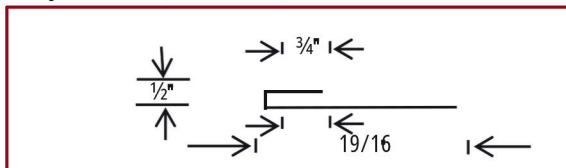

- Standard 12' lengths
- Custom lengths available on soffit
- 2-Panel Patterns (Solid, Center Vent)
- Available in 32+ colors
- NFA Ratings:
  16" Center Vented - 8sq. in. / LF
  16" Solid Soffit - 16sq. in. / LF
  Aluminum Substrate

16" Center Vented SRXXPE2960

16" Solid Soffit DRXXPE2960

SOFFIT PROFILE