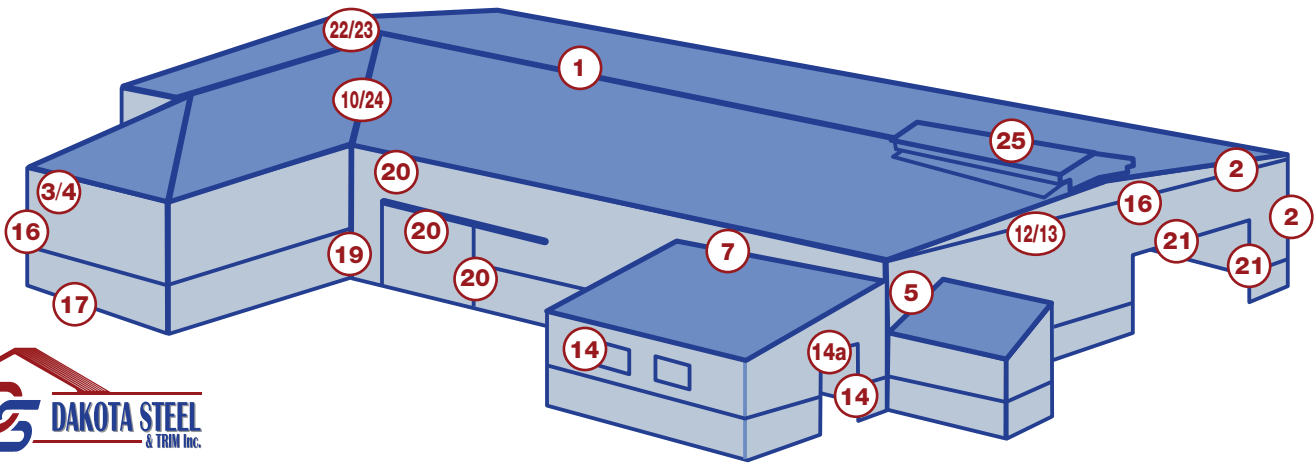

* Available in 33" panel

Maxx Shield 45 Paint System

DST 45 Year Paint Warranty, see your local representative for details.
These color samples are as close as possible to actual colors offered, within the limits of color chip reproduction.

<p>1 14" & 20" Ridge Cap Finish</p>	<p>2 Mini Rake & 5" Rake & Corner</p>	<p>2 Universal Rake</p>	<p>2 Special Universal Rake</p>	<p>3 Eave Trim</p>
<p>3 90° Eave Trim</p>	<p>4 Gutter Apron</p>	<p>4 D-Edge & 90° D-Edge</p>	<p>5 Universal Sidewall</p>	<p>6 Special Universal Sidewall</p>
<p>7 Endwall</p>	<p>8 Pitch Break</p>	<p>9 Gambrel</p>	<p>10 24" & 48" W-Valley</p>	<p>11 Roof Snow Stop</p>
<p>12 Fascia</p>	<p>13 F-Trim</p>	<p>13 Soffit Starter</p>	<p>14 1/2" & 7/8" J-Trim</p>	<p>14a Drip Cap</p>
<p>15 7/8" Double J</p>	<p>16 Transition</p>	<p>17 Starter Box & Rat Guard</p>	<p>18 Hem</p>	<p>19 Inside Corner</p>
<p>20 Square Track Cover</p>	<p>20 Track Board Cover</p>	<p>20 Door Jamb Box</p>	<p>21 Overhead Door Jamb J & Overhead Door with Drip</p>	
<p>22 Closures, LP Vented Closures</p>	<p>23 EMseal</p>	<p>24 Uniseal</p>	<p>25 Ridgevents</p>	